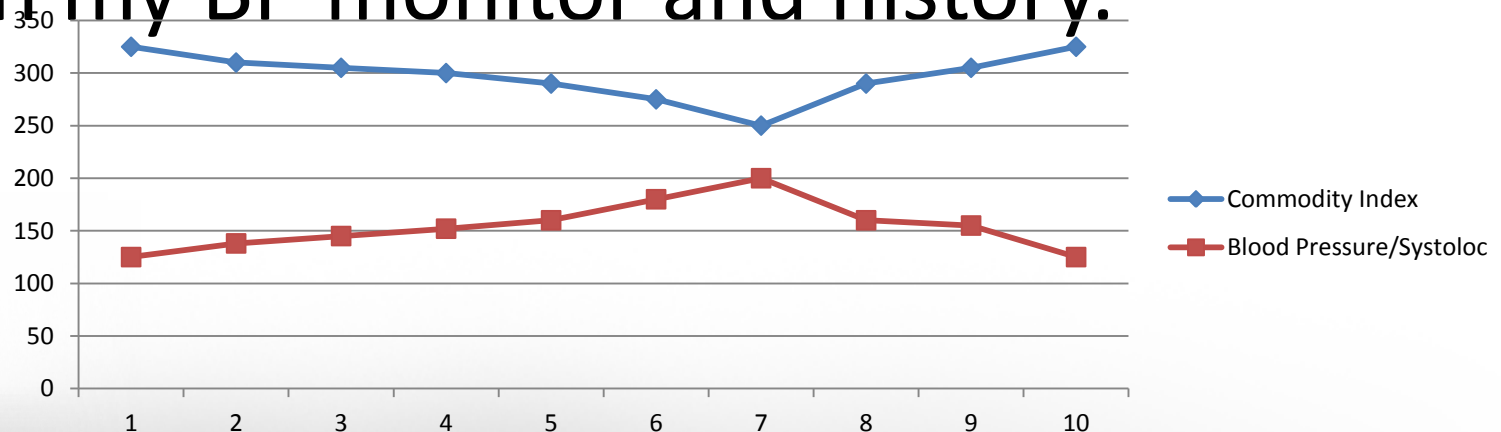

DocuSign Ink, ability to electronically sign documents.

Personal Health

IHealth, to monitor my blood pressure and track its history.

Interesting that red ink on the DTN Home page with commodity prices tend to directly correlate to higher highs on my BP monitor and history.